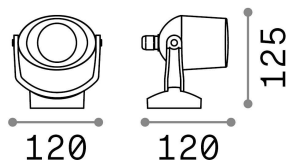

General info

Outdoor - Wall

Outdoor ceiling or wall mounted adjustable projector with direct light emission

Ean	8021696096483
Item	ELIO AP1 BIANCO
Installation	Ceiling, Wall
Guarantee	5 years
Gross weight	0.6 kg
Volume	0.002662 m ³

Technical info

Net weight	0.5 kg
Insulation class	II
Protection index	IP66
Compliance	CE
Operating temperature	-15° ~ +45 °C
Dimmer	Non-dimmable
Power output	220-240 V AC
Power supply	Not required
Load resistance	IK10
Adjustability	vert. 0-355°

Source info

Integrated source	Light bulb (included, settable CCT 2700 / 4000 K)
Repleaceable source	Replaceable
Power	GU10 max 1 x 6 W
Emission	Direct
Max consumption	-
CCT	4000 K
Bulb included	EAN 8021696188652 -